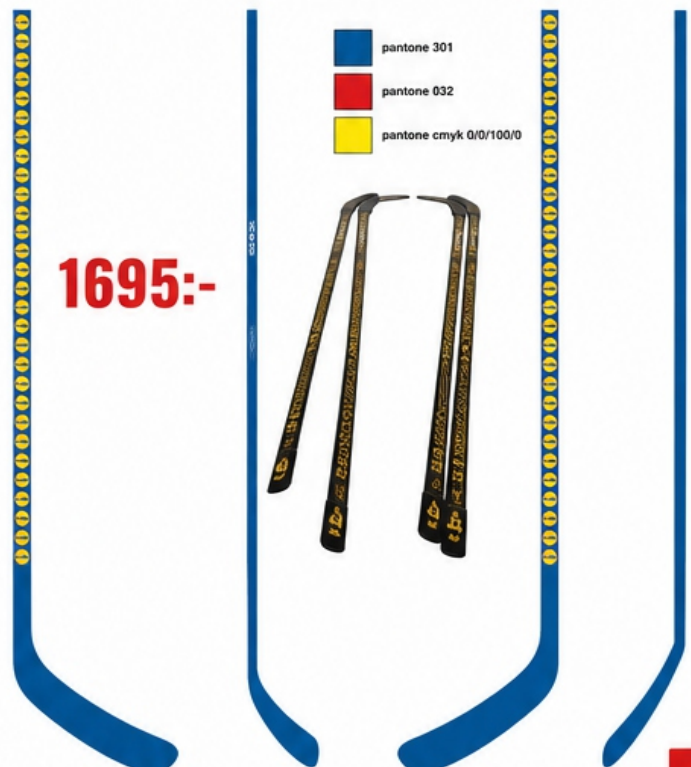

EGENSKAPER:

- Integrerade skydd över axlar, armbågar, höfter och lår
- Slitstarka paneler i strategiskt placerat material för ökad hållbarhet
- Flexibelt och följsamt – begränsar inte rörligheten
- Andningsbart material som transporterar bort fukt
- Kan bäras under match- eller skyddsutrustning

ANVÄNDNINGSSOMRÅDEN:

Ishockey, motocross, MTB, skidor, bandy

VENTILERANDE

Väntilerande material
ehåller dig sval och
torr under aktivitet.

INTEGRERAT SKYDD

Skydd på viktiga delar
utan att kompromissa
med komfort eller
rörelsefrihet.

SLITSTARKT

Förstärkta paneler
på utsatta ytor
för längre livslängd.

LÄTT & SMIDIGT

Flexibelt material som
följer kroppen och ger
optimal passform.

MTL
HANDCRAFT

MTL PROTECT BASE™

SKYDD DÄR DU BEHÖVER DET MEST –

MINDRE SKADOR, MER SPEL.

MTL SPORT & SPEDITION AB

JÄRNVÄGSGATAN 32
T1 331 35 VÄRNAMO
PHONE: +46 7084330869
INFO@MTL.SE

MTL
WWW.MTL.SE

MTL PROTECT BASE™

PROTECTION WHERE YOU NEED IT MOST

FEWER INJURIES, MORE ICE TIME.

SIZE CHART

MTL
REGLERAD MÅT

	XS	S	M	L	XL	XXL
Chest circumference (cm)	82,5–87,5	90–96	95,5–102,5	105–110	112,5–120	122,5–130
Waist circumference (cm)	66–70	72,5–77,5	80–85	87,5–95	97,5–107,5	110–120
Hip circumference (cm)	82–87	87,5–92,5	95–100	102–110	112–120	122–130
Thigh length (cm)	155–165	165–175	175–180	180–185	185–191	191–198

Egen design

här en special produkt för Lidl inför vm 2026