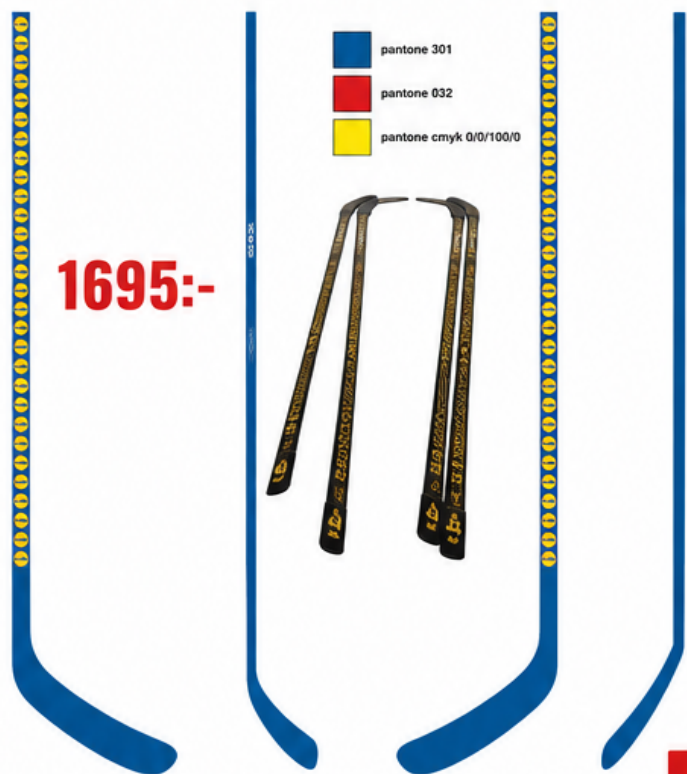

Egen design

här en special produkt för Lidl inför vm 2026