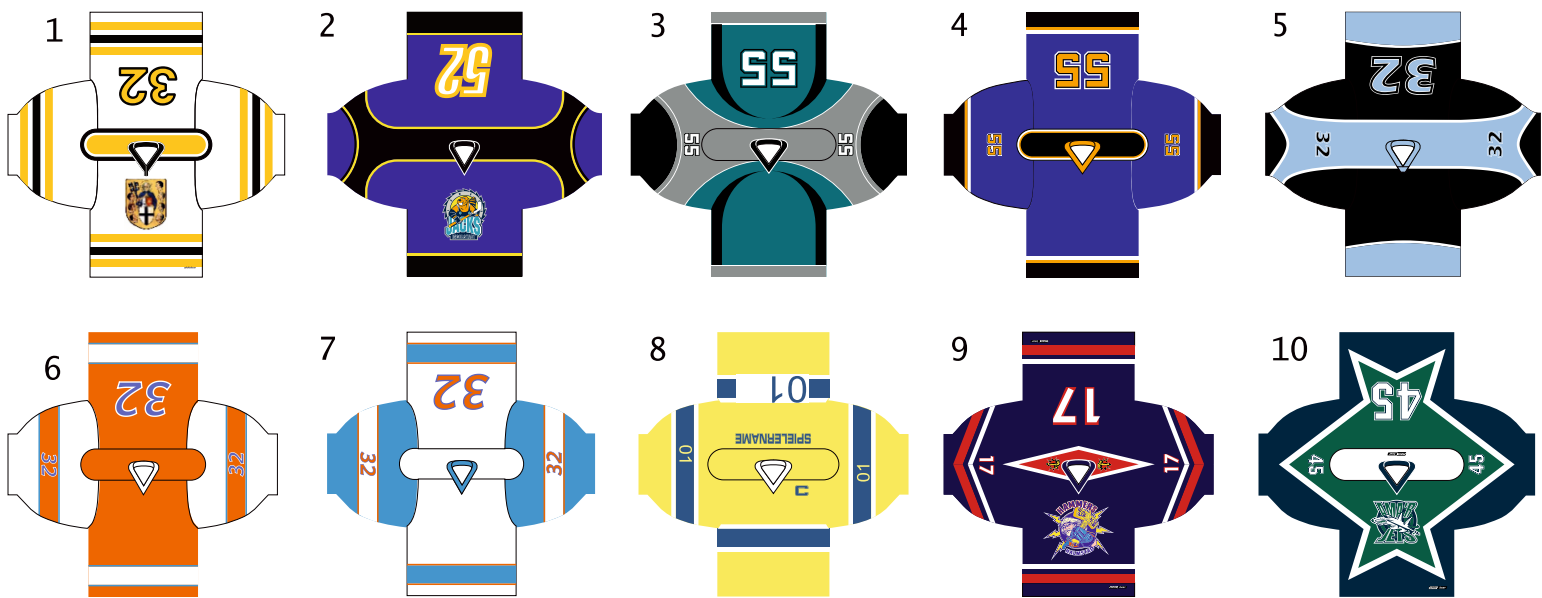

# NHL DESIGN

mesh-ventilation