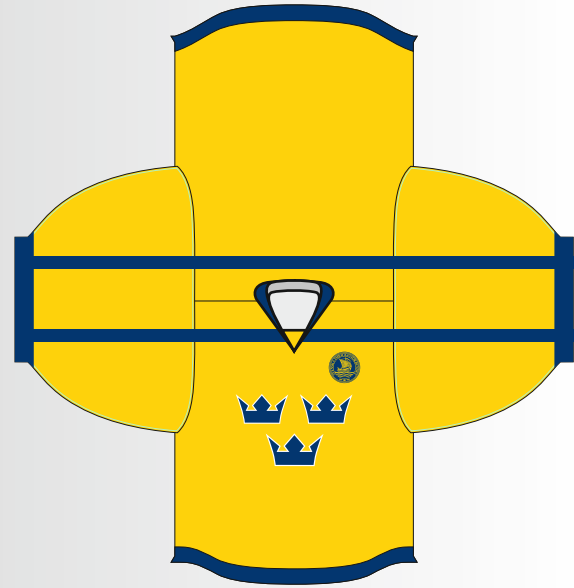

Fan-support -MERCH

599:-

YS/120cm

YM/130cm

YL/140cm

YXL/150cm

S/160cm

M/44-46

L/48-50

XL/52-54

XXL/56-58